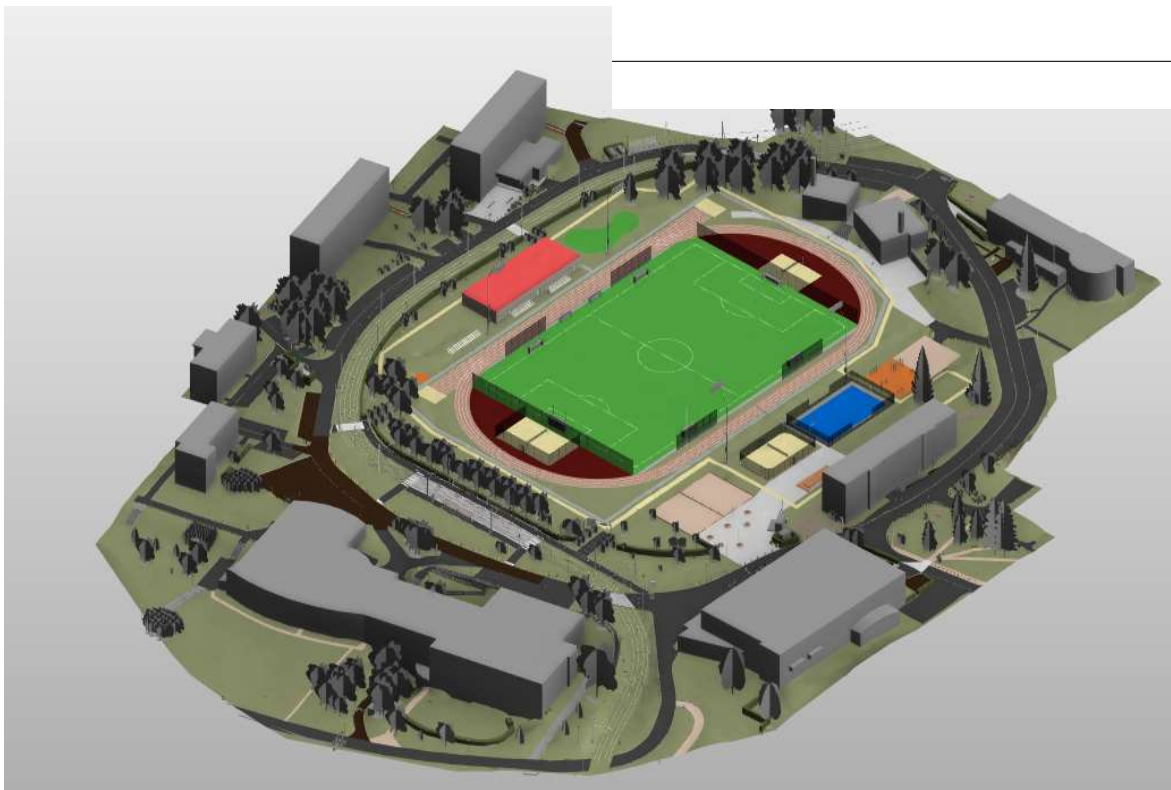

BIMEEGO

BIM WE GO

Caen University Caen (France)

INVESTOR: University
GENERAL CONTRACTOR:
COMPANY:
LOCATION: CAEN (FR)
SURFACE: 158m2
AMOUNT:
DATE OF ISSUE: 2020

ORDER:

- CAD to BIM
- Scan to BIM

CLIENT: Université de Caen · Normandie