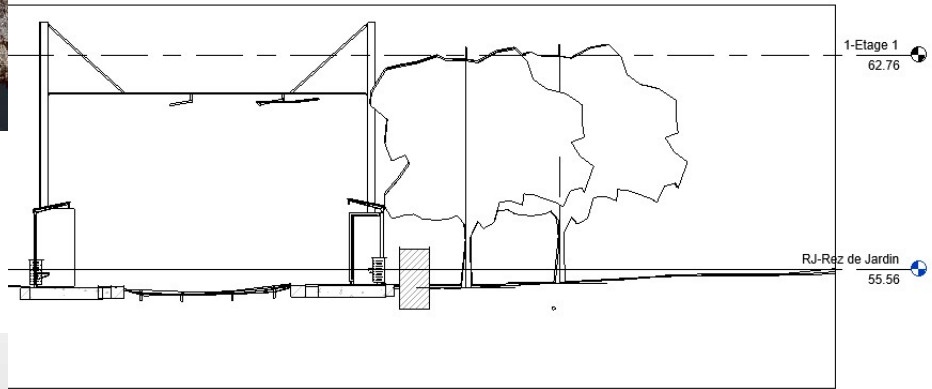

BIMEEGO

BIM WE GO

Caen University Caen (France)

INVESTOR: University
GENERAL CONTRACTOR:
COMPANY:
LOCATION: CAEN (FR)
SURFACE: 158m2
AMOUNT:
DATE OF ISSUE: 2020

ORDER:

- CAD to BIM
- Scan to BIM

CLIENT: Université de Caen · Normandie