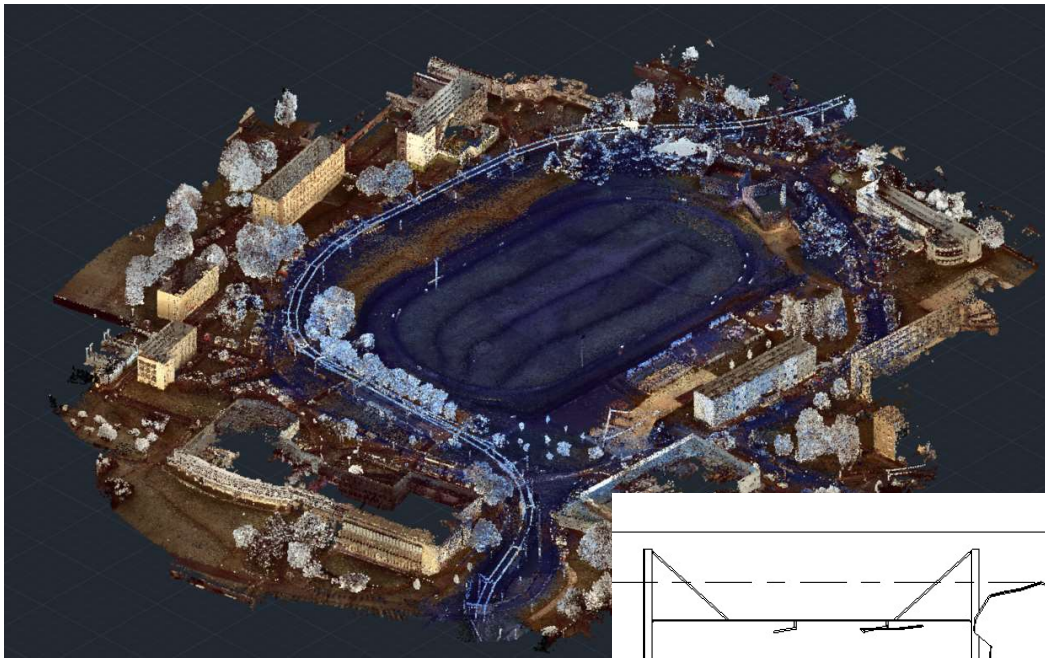

BIMEEGO

BIM WE GO

Caen University Caen (France)

INVESTOR: University
GENERAL CONTRACTOR:
COMPANY:
LOCATION: CAEN (FR)
SURFACE: 158m2
AMOUNT:
DATE OF ISSUE: 2020

ORDER:

- CAD to BIM
- Scan to BIM

CLIENT: Université de Caen · Normandie