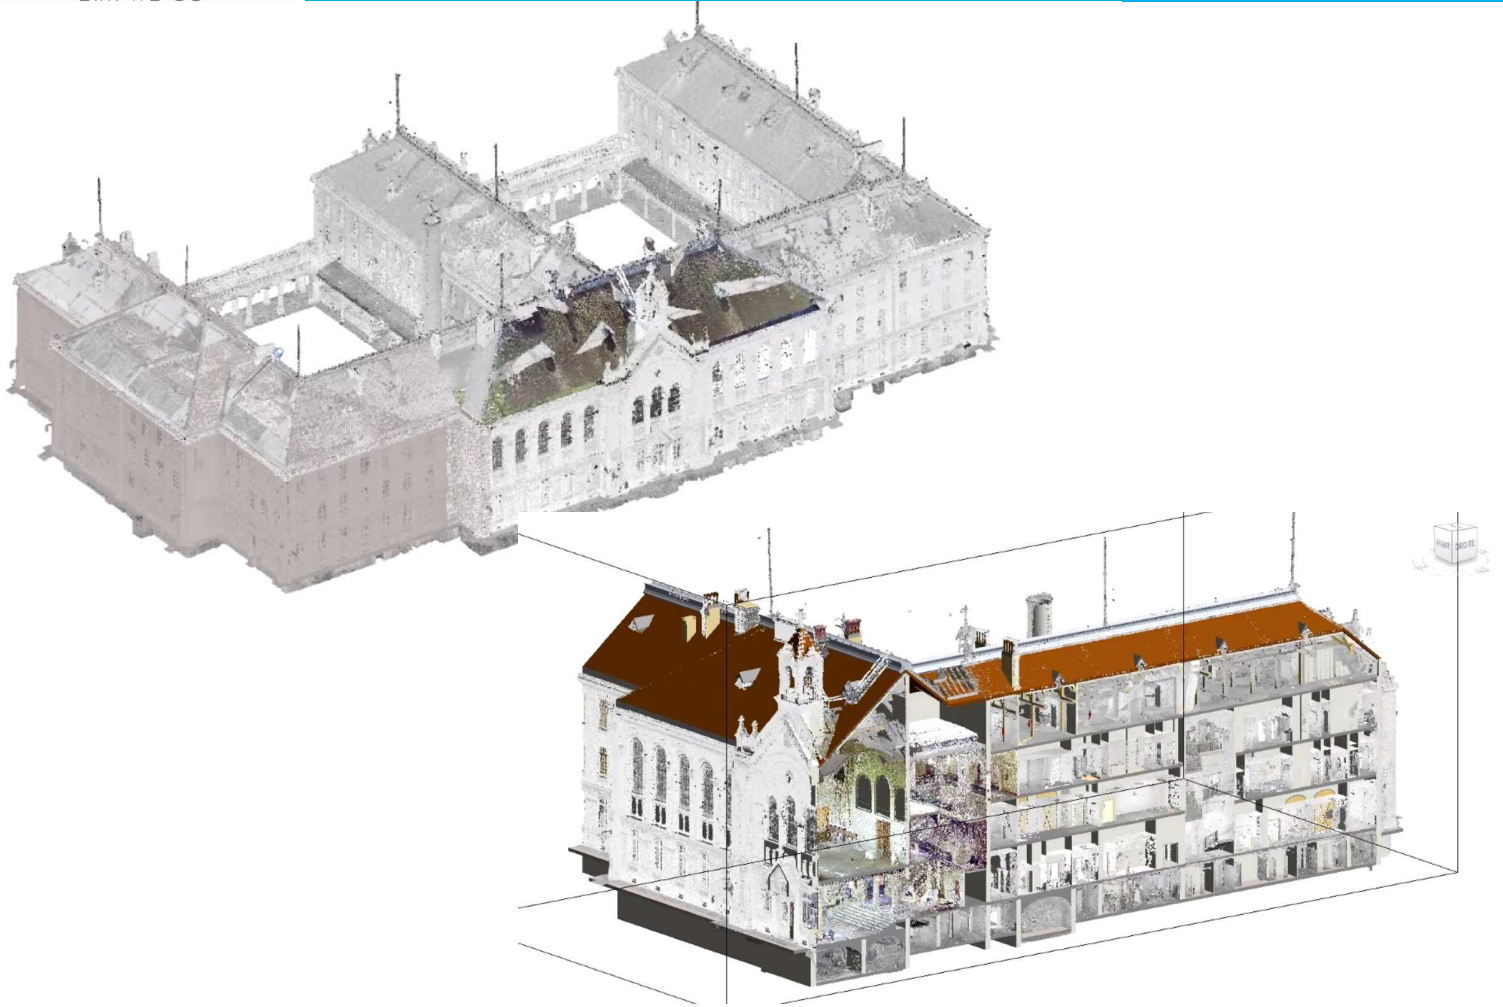

BIMEEGO

BIM WE GO

Fondation Apprentis Auteuil Medon (France)

INVESTOR:
GENERAL CONTRACTOR:
UNDERTAKING:
LOCATION: MEUDON (FR)
SURFACE: 15000m²
AMOUNT:
RELEASE DATE: twenty18

ORDER:

- BIM digital model
- Visualization of the concept architectural
- Scan to BIM