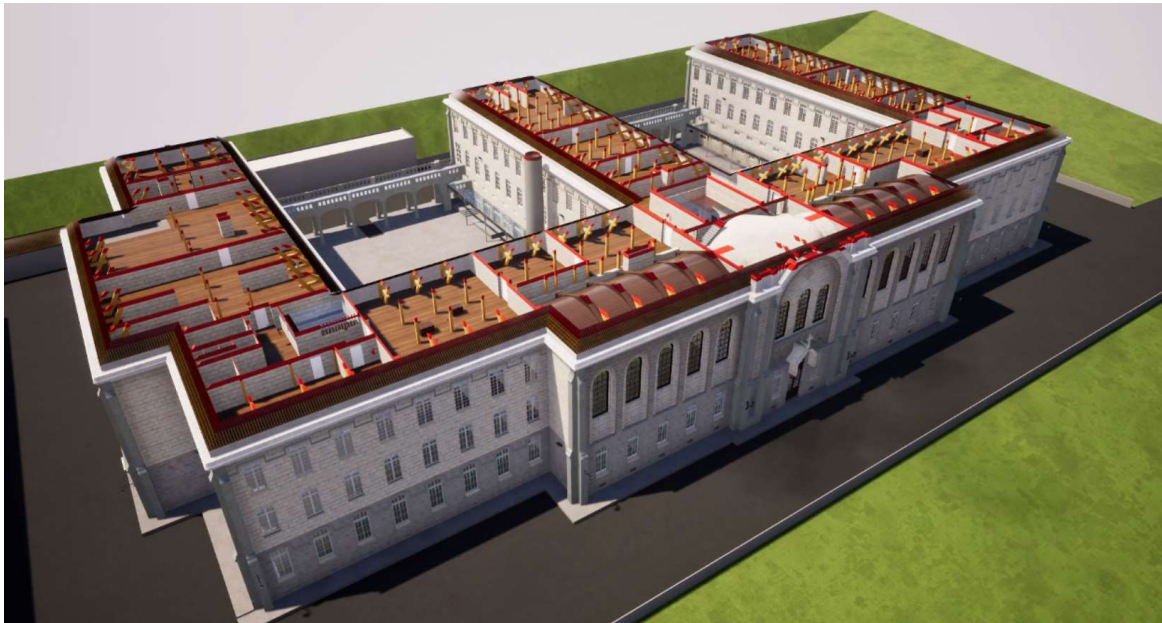

BIMEEGO

BIM WE GO

Fondation Apprentis Auteuil Medon (France)

INVESTOR:
GENERAL CONTRACTOR:
UNDERTAKING:
LOCATION: MEUDON (FR)
SURFACE: 15000m²
AMOUNT:
RELEASE DATE: twenty18

ORDER:

- BIM digital model
- Visualization of the concept architectural
- Scan to BIM